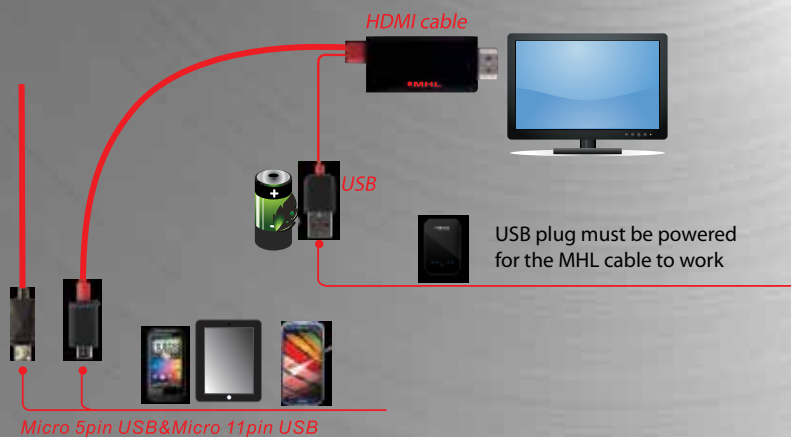

Micro-USB to HDMI Cable

1.8 m

..... HDMI

..... STANDARD
USB

..... 5 PIN MICRO
USB

BMHL-1.8

5 pin to 11 pin
Adaptor

Some Phones
may require
the use of this
adaptor

- **Micro-USB to HDMI adapter cable**
- **Turns your phone's USB port into a standard HDMI port**
- **Works with all MHL enabled mobile phones and tablets**
- **Use the TV's remote to control and access content on your phone**
- **Supports content with High-bandwidth Digital Content Protection (HDCP)**
- **Standard USB Keeps your phone charging while connected**