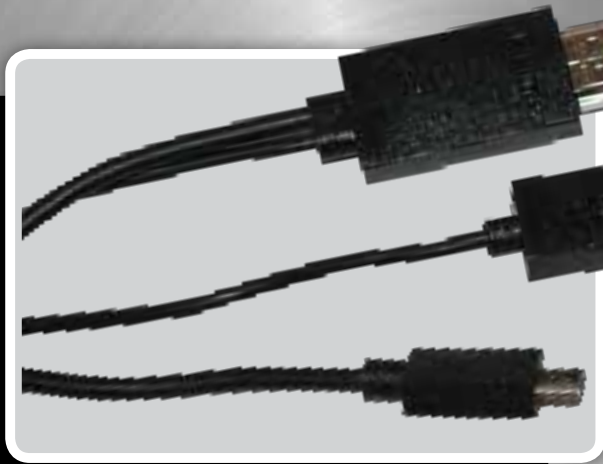

Micro-USB to HDMI Cable

1.8 m

..... HDMI

..... STANDARD
USB

..... 5 PIN MICRO
USB

BMHL-1.8

5 pin to 11 pin
Adaptor

Some Phones
may require
the use of this
adaptor

- **Micro-USB to HDMI adapter cable**
- **Turns your phone's USB port into a standard HDMI port**
- **Works with all MHL enabled mobile phones and tablets**
- **Use the TV's remote to control and access content on your phone**
- **Supports content with High-bandwidth Digital Content Protection (HDCP)**
- **Standard USB Keeps your phone charging while connected**